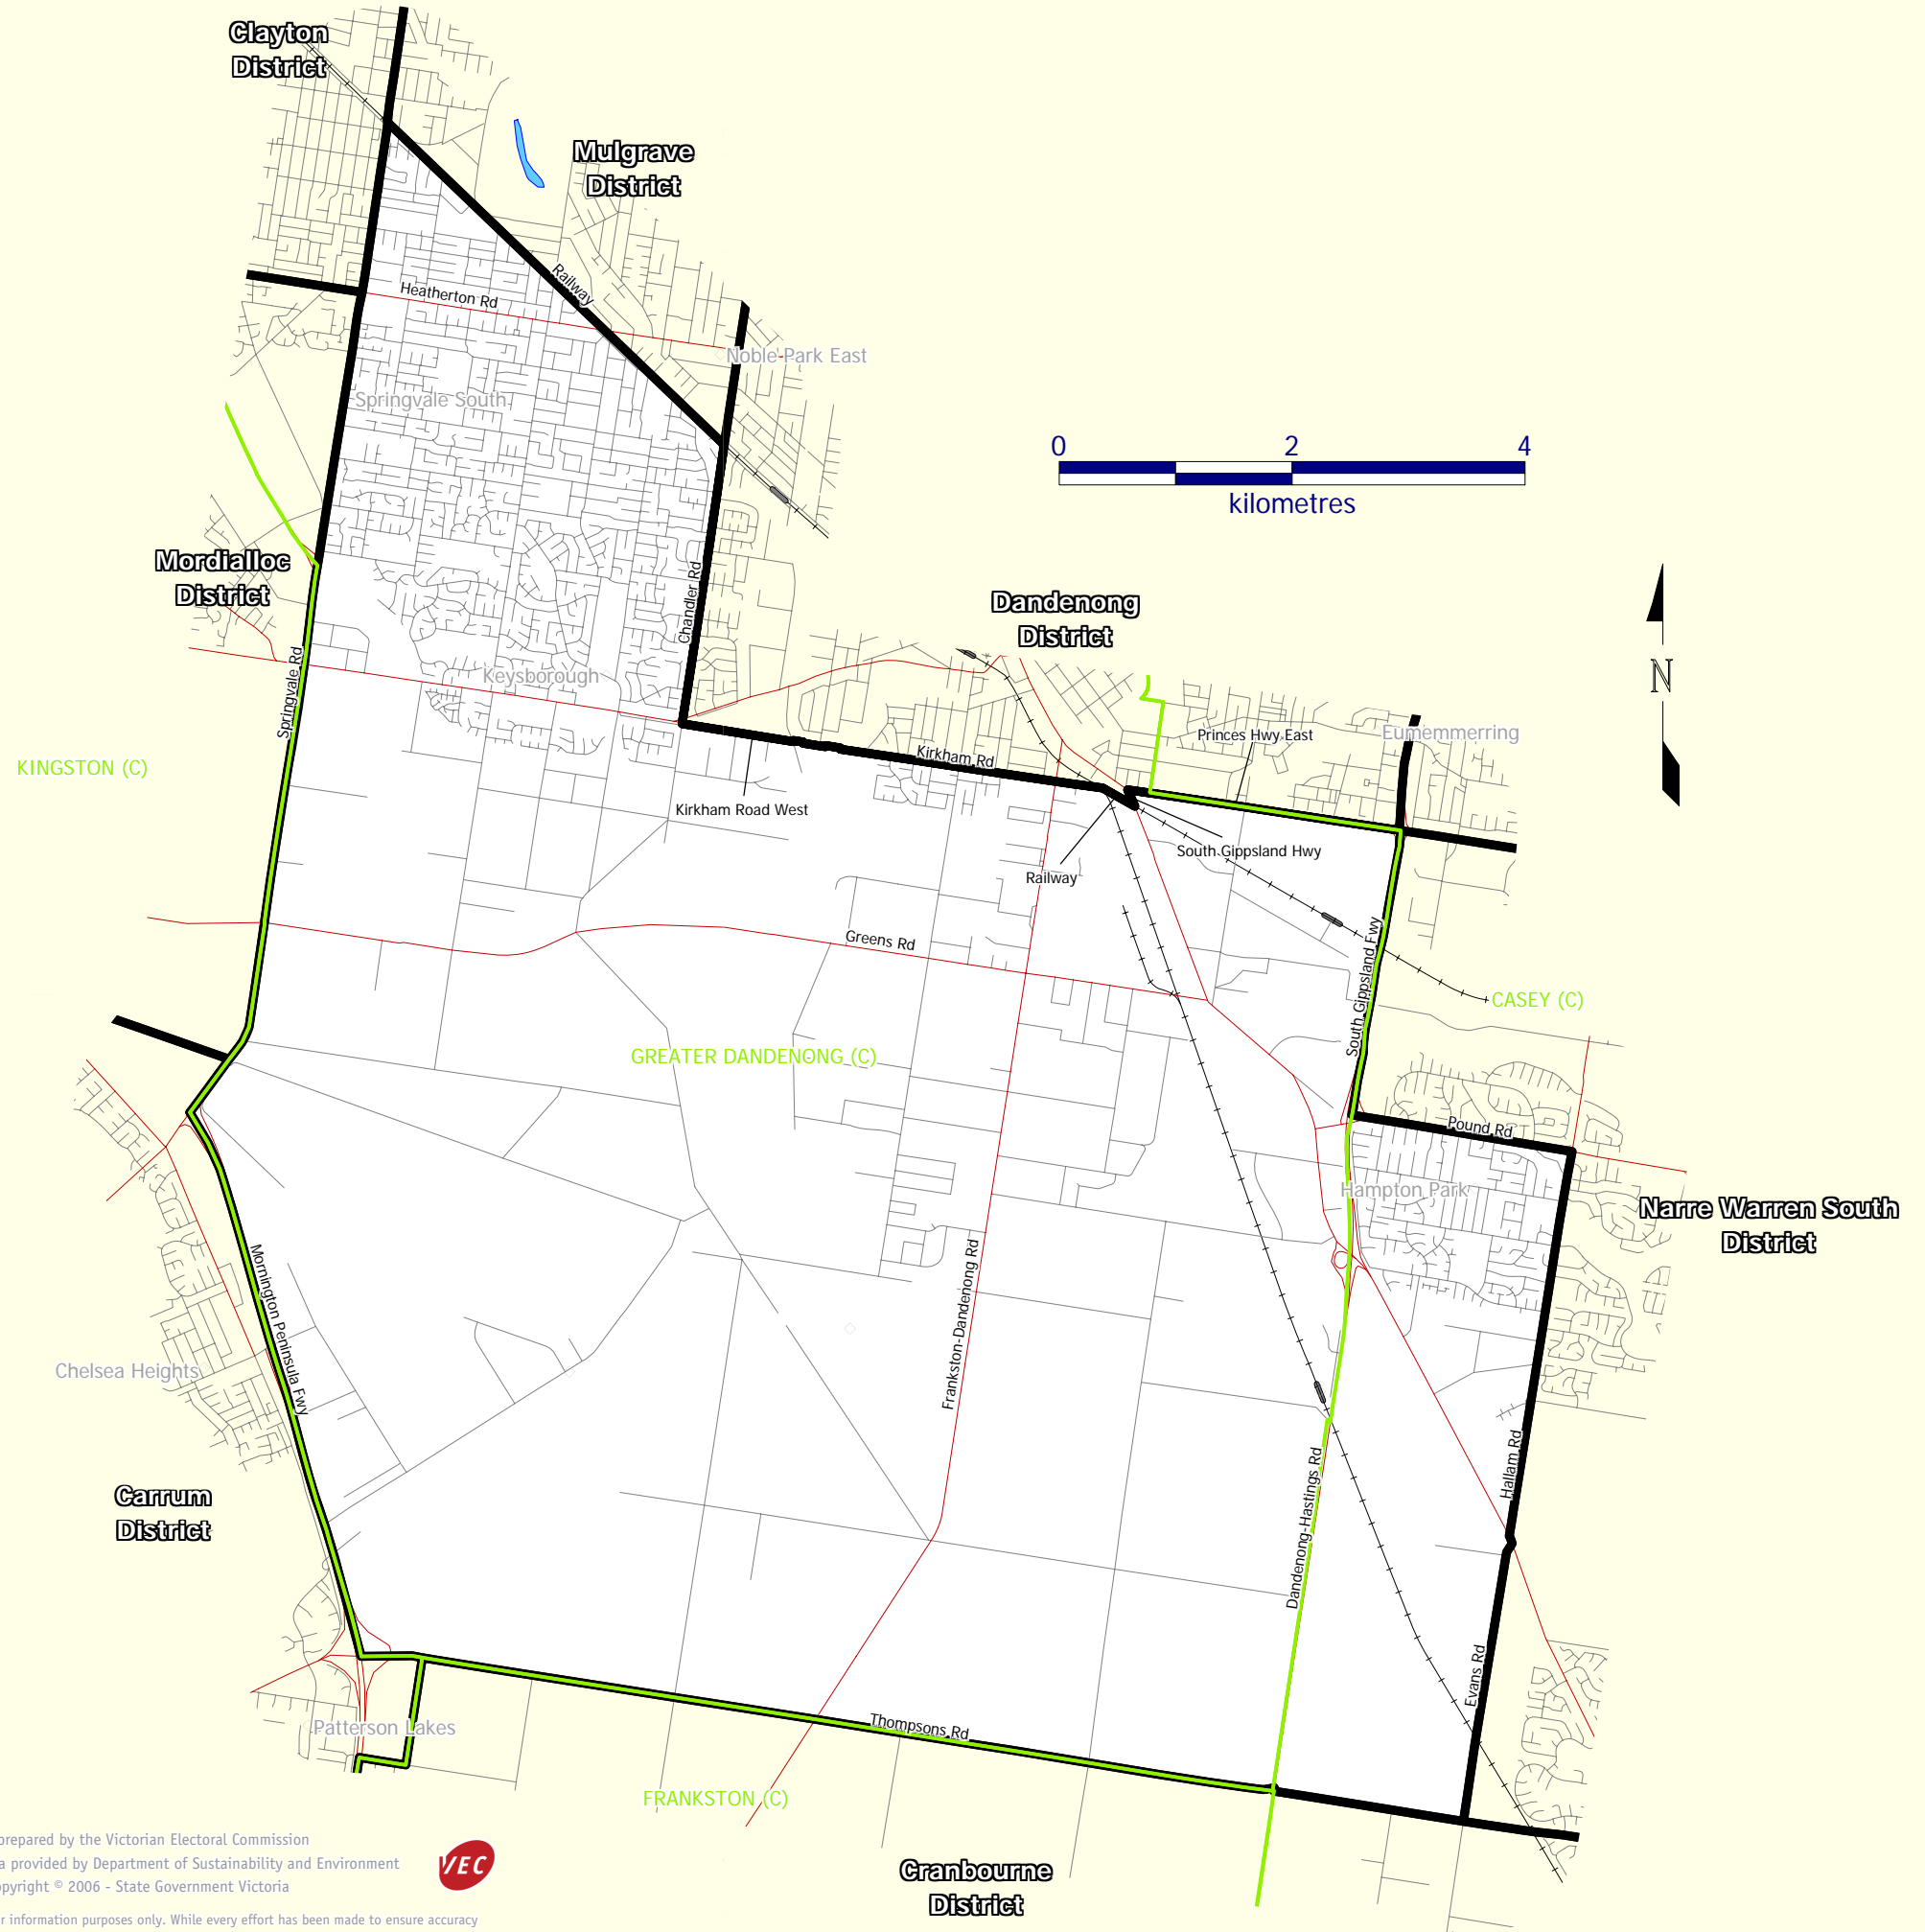

Lyndhurst

Electoral District
2000-2001 Redivision

Legend

- District Boundary
- Municipal Boundary

Map Symbols

- Main Road
- Street
- Rivers and Creeks
- Railway Line
- Railway Station

Map prepared by the Victorian Electoral Commission
Vicmap spatial data provided by Department of Sustainability and Environment
Copyright © 2006 - State Government Victoria